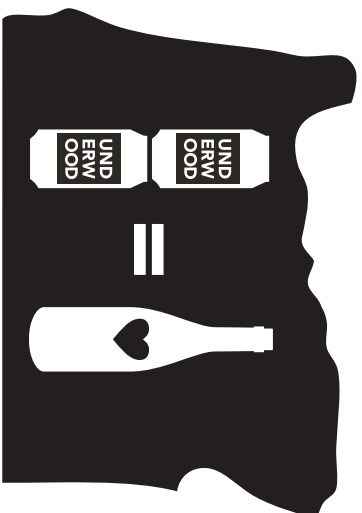

“VIBRANT &  
QUAFFABLE.”

=

UNDERWOOD ROSÉ  
UNION WINE CO., OREGON

“VIBRANT &  
QUAFFABLE.”

1/2 BOTTLE PER CAN

TASTING NOTES Strawberry, Watermelon, Peach

1/2 BOTTLE PER CAN

TASTING NOTES Strawberry, Watermelon, Peach

UNION WINE CO.

UNION WINE CO.

UNION WINE CO.

UNION WINE CO.

UNION WINE CO.

UNION WINE CO.