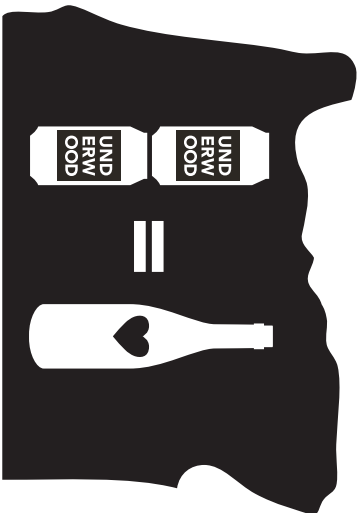

“VIBRANT &  
QUAFFABLE.”

=

UNDERWOOD ROSÉ  
UNION WINE CO., OREGON

“VIBRANT &  
QUAFFABLE.”

1/2 BOTTLE PER CAN

TASTING NOTES Strawberry, Watermelon, Peach

1/2 BOTTLE PER CAN

TASTING NOTES Strawberry, Watermelon, Peach

UNION WINE CO.

UNION WINE CO.

UNION WINE CO.

UNION WINE CO.

UNION WINE CO.

UNION WINE CO.