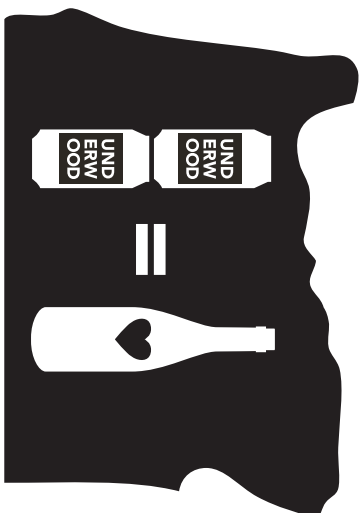

“VIBRANT &  
QUAFFABLE.”

=

UNDERWOOD ROSÉ  
UNION WINE CO., OREGON

“VIBRANT &  
QUAFFABLE.”

1/2 BOTTLE PER CAN

TASTING NOTES Strawberry, Watermelon, Peach

1/2 BOTTLE PER CAN

TASTING NOTES Strawberry, Watermelon, Peach

UNION WINE CO.

UNION WINE CO.

UNION WINE CO.

UNION WINE CO.

UNION WINE CO.

UNION WINE CO.