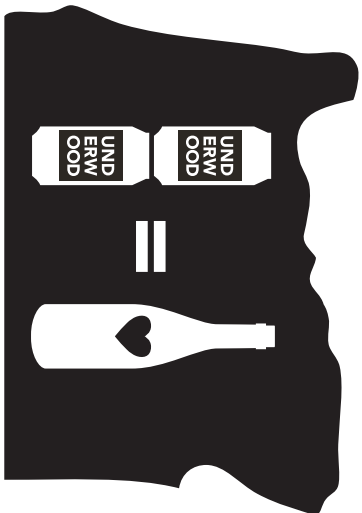

“VIBRANT &  
QUAFFABLE.”

=

UNDERWOOD ROSÉ  
UNION WINE CO., OREGON

“VIBRANT &  
QUAFFABLE.”

1/2 BOTTLE PER CAN

TASTING NOTES Strawberry, Watermelon, Peach

1/2 BOTTLE PER CAN

TASTING NOTES Strawberry, Watermelon, Peach

UNION WINE CO.

UNION WINE CO.

UNION WINE CO.

UNION WINE CO.

UNION WINE CO.

UNION WINE CO.